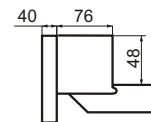

MAXI plus

	A	B	C
2000	525	530	555
2500	525	530	555
3000	525	530	555
4000	560	530	590
4500	560	530	590
5000	585	545	615

Dimensions of the beams are in mm

MAXI plus SH

	A	B	C
2000	630	530	555
2500	630	530	555
3000	630	530	555
4000	665	530	590
4500	665	530	590
5000	690	545	615

Dimensions of the beams are in mm

MAXI plus 3SH

	M	B	C
2000	630	530	555
2500	630	530	555
3000	630	530	555
4000	665	530	590
4500	665	530	590
5000	690	545	615

Dimensions of the beams are in mm

↪ **MAXI PLUS DUO** ↩

Other shapes and dimensions of tools consult the manufacturer