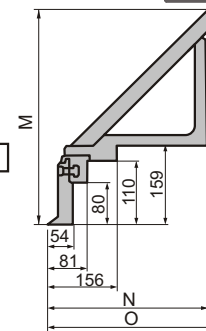

MAXI plus

	A	B	C
2000	525	530	555
2500	525	530	555
3000	525	530	555
4000	560	530	590
4500	560	530	590
5000	585	545	615

Dimensions of the beams are in mm

MAXI plus SH

	A	B	C
2000	630	530	555
2500	630	530	555
3000	630	530	555
4000	665	530	590
4500	665	530	590
5000	690	545	615

Dimensions of the beams are in mm

MAXI plus 3SH

	M	B	C
2000	630	530	555
2500	630	530	555
3000	630	530	555
4000	665	530	590
4500	665	530	590
5000	690	545	615

Dimensions of the beams are in mm

↪ **MAXI PLUS DUO** ↩

Other shapes and dimensions of tools consult the manufacturer