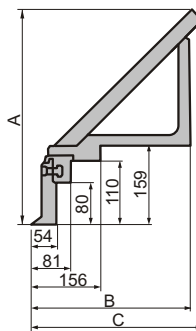

MAXI plus

	A	B	C
2000	525	530	555
2500	525	530	555
3000	525	530	555
4000	560	530	590
4500	560	530	590
5000	585	545	615

Dimensions of the beams are in mm

MAXI plus SH

	A	B	C
2000	630	530	555
2500	630	530	555
3000	630	530	555
4000	665	530	590
4500	665	530	590
5000	690	545	615

Dimensions of the beams are in mm

MAXI plus 3SH

	M	B	C
2000	630	530	555
2500	630	530	555
3000	630	530	555
4000	665	530	590
4500	665	530	590
5000	690	545	615

Dimensions of the beams are in mm

↪ **MAXI PLUS DUO** ↩

Other shapes and dimensions of tools consult the manufacturer